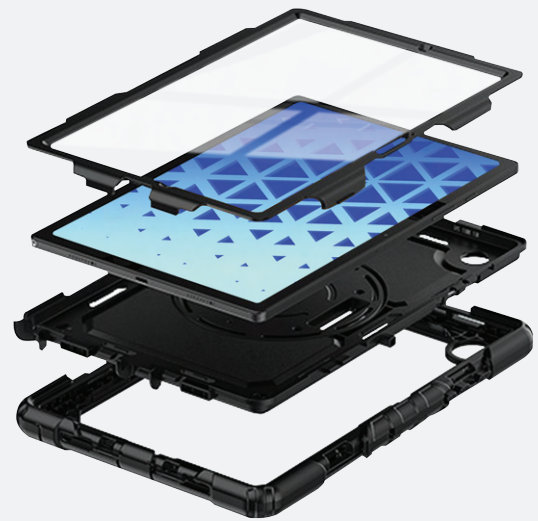

Custom-fit for Galaxy Tab A8

Enjoy flexible use and protect against drops, dings, and dirt with the MAXCases Extreme Shield case. The double-layer back design absorbs shock and safeguards corners against damage from a fall, while the commercial-grade screen protector prevents scratches. The two-position kickstand, rotating hand strap, and included shoulder strap provide versatile options for use. A convenient holder keeps your stylus close at hand. Customization with logo/colors, special features, and similar cases for virtually any iPad/tablet are available by request.

Extreme Shield for Samsung Galaxy Tab A8

Full-surround protection & functional features

Extreme Shield for Samsung Galaxy Tab A8

Full-surround protection & functional features

KEY FEATURES

- Perfect, custom-fit for each device model
- Rugged, dual-layer back design safeguards and absorbs shock
- Commercial-grade screen cover prevents scratches
- Port covers protect against dust buildup
- Integrated kickstand delivers two positioning options
- Removable rotating strap for easy one-handed vertical/horizontal use
- Includes shoulder strap for versatile carrying
- Integrated holder keep stylus/pencil close at hand
- Available for virtually any iPad/Samsung/Lenovo tablet by request
- A range of colors is available with any quantity order
- Additional custom colors/logos and MAXProtect antibacterial upgrade available with minimum quantity

DESIGNED FOR Samsung Galaxy Tab

SS-ES-GTA8A-BLK SAMSUNG GALAXY TAB A8

Full-surround protection with dual-layer bumpers, clear back panel, and commercial-grade screen protector.

www.maxcases.com

US
(888) 799-6837
sales@maxcases.com